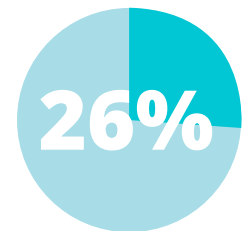

Specializing exclusively in WordPress, it provides the tools to build gorgeous WordPress sites fast, with integrated analytics and developer workflows. As a leading managed hosting provider, it provides fast load times, low latency, and a global content delivery network. Thanks to their long history with WordPress, it contributes regularly to thought leadership and helps build best practices for the entire online community. Plus, it allows for integrations with technology leaders across the globe to build the best possible platform for WordPress. When it comes to security, WP Engine has baked-in security features like core updates and security patches, plus add-ons like Global Edge Security to keep the most visible sites safer than ever.

WORDPRESS LEADS
THE CMS MARKET BY A
SIGNIFICANT MARGIN

OF THE WEB IS POWERED BY
WORDPRESS