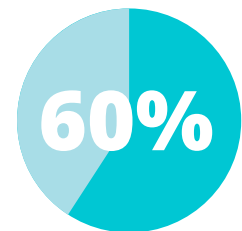

OF THE CMS MARKET BELONGS
TO WORDPRESS

WP ENGINE FAST FACTS

Founded in 2010 | 120,000 Customers in 150+ Countries | Supporting 500K+
WordPress Domains | Largest Customer Success Team in WordPress Available 24/7/365